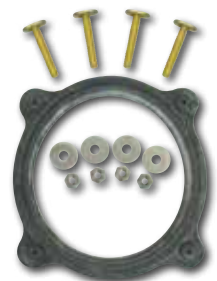

Flush Ball, Spring Cartridge & Shaft Kit

- Replaces flush ball, shaft and spring cartridge assembly on SeaLand®, Traveler®, VacuFlush® foot-pedal toilets*.

* Does not fit Dometic model 310 toilet

ITEM	DESCRIPTION
385318162	Ball/cartridge/shaft kit for vacuum toilet with metal pedal † – white
385310177	Ball/cartridge/shaft kit for vacuum toilet with metal pedal – ebony
385310681	Ball/cartridge/shaft kit for gravity-discharge toilet with all-plastic pedal – white
385310954	Ball/cartridge/shaft kit for vacuum toilet with all-plastic pedal – white
385236096	Spring cartridge only for toilet with metal pedal
385310683	Spring cartridge only for toilet with all-plastic pedal

† Metal pedal includes metal lever with 2-pc. plastic cover

Floor Flange Seal Kit

- Replaces worn floor seal on SeaLand®, Traveler®, VacuFlush® toilets.

ITEM	DESCRIPTION
385310063	Floor flange seal kit, 4-bolt toilet
385311267	Floor flange seal, 2-bolt toilet

Floor Flange

- For new installation or replacement of SeaLand® gravity-discharge toilets.

ITEM	DESCRIPTION
385343765	3-inch spigot floor flange
385345889	3-inch MPT floor flange
385345892	3-inch socket floor flange
385310961	3-inch, 45° swivel floor flange adapter

SeaLand® Marine Toilet Parts

For Dometic portable toilets and VacuFlush® systems

960 Series Hold-down Brackets

- Secures 960 series portable toilet models to floor surface.

ITEM	DESCRIPTION
385310018	Short brackets for models 962, 964
385310239	Long brackets for models 965, 966