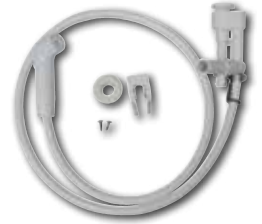

Water Valve Kit

- Replaces water valve on SeaLand®, Traveler®, VacuFlush® foot-pedal toilets.

ITEM	DESCRIPTION
385314349	Water valve for foot-pedal toilet *

* Does not fit Dometic model 310 toilet

Vacuum Breaker Kit

Vacuum Breaker Kit

- Replaces vacuum breaker on SeaLand®, Traveler®, VacuFlush® toilets. For toilet with hand-held sprayer.

ITEM	DESCRIPTION
385230335	Vacuum breaker for 500+, other series toilets
385230325	Vacuum breaker for 500 series toilets

Vacuum Breaker & Hand Sprayer Kit

- Replaces vacuum breaker with hand sprayer on SeaLand®, Traveler®, VacuFlush® toilets.

ITEM	DESCRIPTION
385319054	Vacuum breaker with white color hand sprayer
385319055	Vacuum breaker (for 500 series toilets) with white color hand sprayer
385319056	Vacuum breaker with chrome finish hand sprayer
385319057	Vacuum breaker with ebony color hand sprayer

Flush Ball, Spring Cartridge & Shaft Kit

- Replaces flush ball, shaft and spring cartridge assembly on SeaLand®, Traveler®, VacuFlush® foot-pedal toilets*.

* Does not fit Dometic model 310 toilet

ITEM	DESCRIPTION
385318162	Ball/cartridge/shaft kit for vacuum toilet with metal pedal † – white
385310177	Ball/cartridge/shaft kit for vacuum toilet with metal pedal – ebony
385310681	Ball/cartridge/shaft kit for gravity-discharge toilet with all-plastic pedal – white
385310954	Ball/cartridge/shaft kit for vacuum toilet with all-plastic pedal – white
385236096	Spring cartridge only for toilet with metal pedal
385310683	Spring cartridge only for toilet with all-plastic pedal