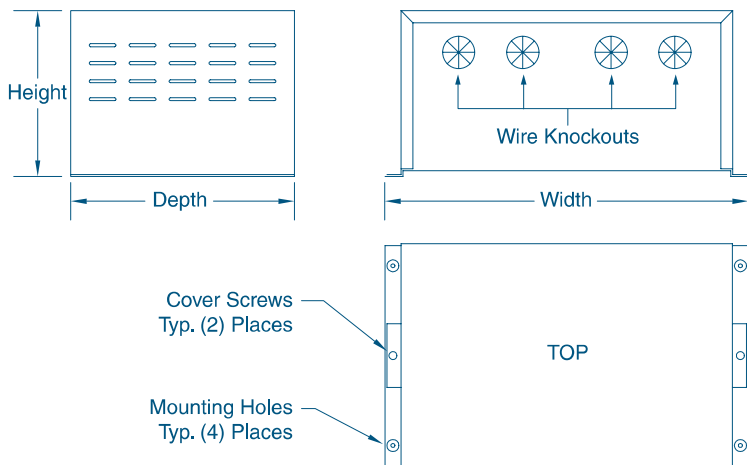

Specifications for Pump Relays for DX Air Conditioning

Model	PR3X-2	PR3X-2C	PR3X-3	PR3X-3C	PR8X	PR8X-4	PR8X-4C	PR8X-5C	PR8X-6C	PR8X-7C
Control Voltage (V) ⁽¹⁾	115	230	115	230	115	115	230	230	230	230
Phase (Ph)	1	1	1	1	1	1	1	1	1	1
Pump Voltage (V)	115/230	115/230	115/230	115/230	115/230	115/230	115/230	115/230	115/230	115/230
Max. Circuit Breaker (A)	25	25	25	25	25	25	25	25	25	25
Height (in/mm)	2.38/61	2.38/61	2.38/61	2.38/61	5.25/134	5.25/134	5.25/134	5.25/134	5.25/134	5.25/134
Width (in/mm)	7.94/202	7.94/202	7.94/202	7.94/202	10.5/267	10.5/267	10.5/267	10.5/267	10.5/267	10.5/267
Depth (in/mm)	5.5/140	5.5/140	5.5/140	5.5/140	7/178	7/178	7/178	7/178	7/178	7/178
Gross Weight (lbs/kg)	4/1.9	2/1	4/1.9	2/1	2/1	4/1.9	4/1.9	3/1.4	4/1.9	4/1.9

Dimensions

DOMETIC MARINE DIVISION
2000 N. Andrews Ave. Ext. | Pompano Beach, FL 33069 USA | Tel. 954-973-2477 | Fax: 954-979-4414
www.Dometic.com/Marine | MarineSales@DometicUSA.com

24/7 TECH SUPPORT FOR UNITED STATES & CANADA:
8:00 AM to 5:00 PM Eastern Time: 800-542-2477
After hours and weekends: 888-440-4494

INTERNATIONAL SALES & SERVICES
Europe & the Middle East: Call +44(0)870-330-6101
For all other areas visit our website to find your nearest distributor.