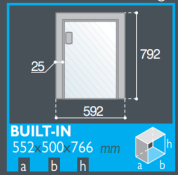

Optional

Door Inside-Flush flange