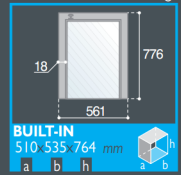

Door Outside-Surface flange