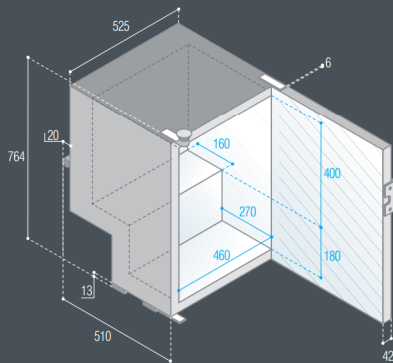

### Technical data

Total volume:	118 lt
Freezer compartment:	17,1 lt
Weight:	23 kg
Power supply:	12 / 24 Vdc
Power consumption:	45 W
Current consumption 12 Vdc:	3,78 A