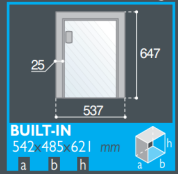

Optional

Door Inside-Flush flange