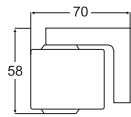

Housing Description	Plastic
Bulb	12V / 6W BA9s included
Installation	Pre-wired with 100mm of cable
Maximum Output	5W