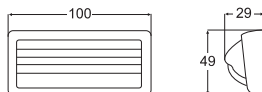

Housing Description	Plastic
Bulb	10W SV8,5 (Not included)
Installation	2 flat plug connectors 6.3mm
Maximum Output	10W