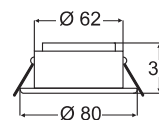

General Interior / Exterior Lamps

8508 Series

Water resistant recess mount halogen lamps suitable for interior or exterior installations. The reflector uses a 10W bulb. Bulbs up to 20W can also be used. Supplied with a silicon seal to prevent the glass lens from vibrating. Spring clip mounting.

Material Description	Solid brass housing Stainless steel cover ring
Bulb	12V / 10W Halogen G4 included
Degree of Protection	IP 65
Installation	Pre-wired with 150mm of cable
Maximum Output	20W

8508 Series Halogen Interior / Exterior Lamps

Voltage	Housing Colour	Part Number
12V	Chrome Housing	2JA 998 508-001
12V	White Housing	2791

12V / 10W Bulb
(YM1210)
24V / 10W Bulb
(YM2410)

8513 Series

Water resistant marine lamps made from tough polycarbonate with a foam rubber gasket. Suitable for interior or exterior installations. Mounting screws included. Integrated ON / OFF switch.

Housing Description	Impact resistant polycarbonate
Bulb	12V / 10W SV8.5 included
Installation	Pre-wired with 70mm of cable
Maximum Output	15W

8513 Series Halogen Interior / Exterior Lamps

Voltage	Housing Colour	Part Number
12V	White Housing	2610M
12V	White Housing with Switch	2617M

12V / 10W Bulb
(K1210)
24V / 10W Bulb
(K2410)

Spare Part
Clear Lens
2.9800.08