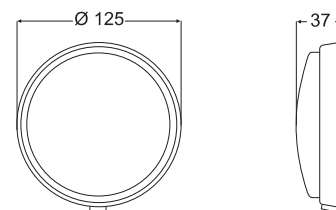

Material Description	Solid brass housing Stainless steel cover ring
Bulb	12V / 10W Halogen G4 included
Degree of Protection	IP 65
Installation	Pre-wired with 150mm of cable
Maximum Output	20W

8508 Series Halogen Interior / Exterior Lamps

Voltage	Housing Colour	Part Number
12V	Chrome Housing	2JA 998 508-001
12V	White Housing	2791

12V / 10W Bulb
(YM1210)
24V / 10W Bulb
(YM2410)

8513 Series

Water resistant marine lamps made from tough polycarbonate with a foam rubber gasket. Suitable for interior or exterior installations. Mounting screws included. Integrated ON / OFF switch.

Housing Description	Impact resistant polycarbonate
Bulb	12V / 10W SV8.5 included
Installation	Pre-wired with 70mm of cable
Maximum Output	15W

8513 Series Halogen Interior / Exterior Lamps

Voltage	Housing Colour	Part Number
12V	White Housing	2610M
12V	White Housing with Switch	2617M