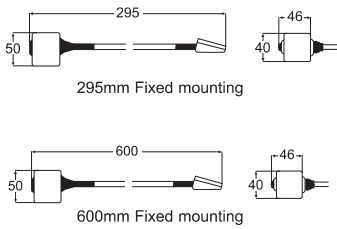

Light output comparison

Compact 8W fluorescent tube produces light output equivalent to a 40W incandescent bulb.

8W Tube (TL8W)

Chart Reading Lamps

4532 Series

Adjustable lamps for navigation areas.
An ON/OFF switch is integrated into the lamp head.
A red lens is included for optional 'non glaring' night illumination.