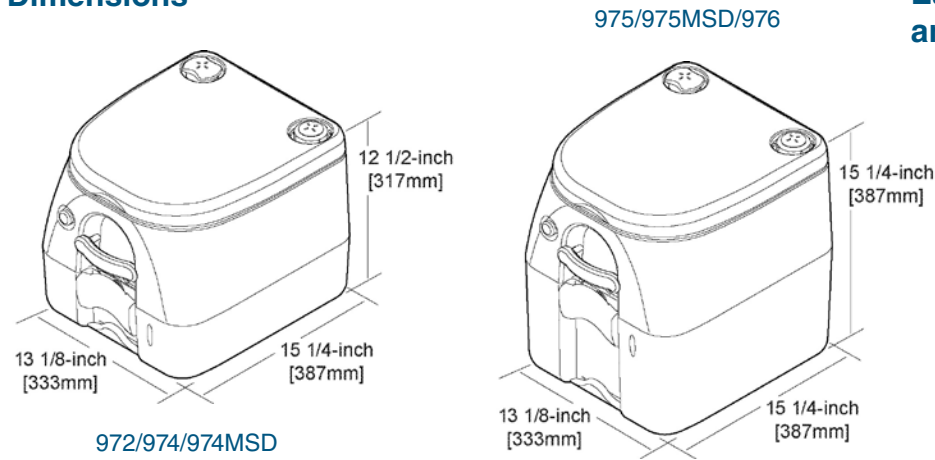

### Key Benefits

- Push-button flush clears bowl instantly
- 2.6-gal. (9.8 l) or 5.0-gal. (18.9 l) waste tank capacity
- 2.3-gal. (8.7 l) freshwater tank (all models)
- High-strength ABS construction withstands marine environment; smooth, easy-to-clean finish
- Prismatic tank level indicator allows easy tank level monitoring
- Full-size seat for comfort; latching lid for security
- Models with mounting brackets and MSD fittings available for permanent installation

### Key Benefits

- 2.5-gal. (9.5 l) or 5.0-gal. (18.9 l) models offer waste tank capacity for 30-50 flushes
- 2.6-gal. (9.8 l) freshwater tank (all models)
- High-density polyethylene construction withstands demanding conditions
- Easy-to-clean, scratch-resistant finish
- Adult-size seat for comfort
- Firm-locking side latches
- Models with mounting brackets and MSD fittings available for permanent installation

### Dimensions