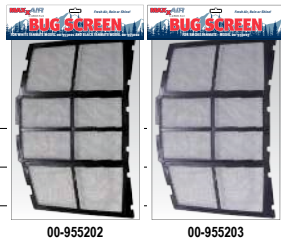

Breathe Easy. Adventure On!

An AIRXCEL Brand

FANMATE

- Hinged hardware - easy for cleaning
- For high-powered ventilation fans
- Optional Bug Screen available
- 6 YEAR LIMITED WARRANTY*

FANMATE

00-955001	White
00-955002	Black
00-955003	Smoke

BUGSCREEN

00-955202	Bug Screen for USE on 00-955001 White and 00-955002 Black
00-955203	Bug Screen for USE on 00-955003 Smoke

MAXXAIR I+

THE ORIGINAL VENT COVER

- For installation on non-powered roof vents
- 6 YEAR LIMITED WARRANTY*