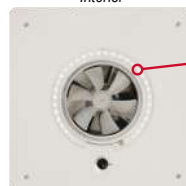

LED lighting

- 00-03801 MINI Plus, WHITE
- 00-03851 MINI Plus, BLACK