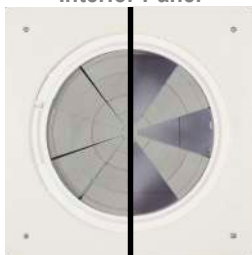

00-03901 MAXXSHADE PLUS - White

Interior Panel

Closed Open

00-03700 White

00-03750 Black

00-335001 White

00-335002 Smoke

EASILY INSTALLS into any 14" x 14" opening